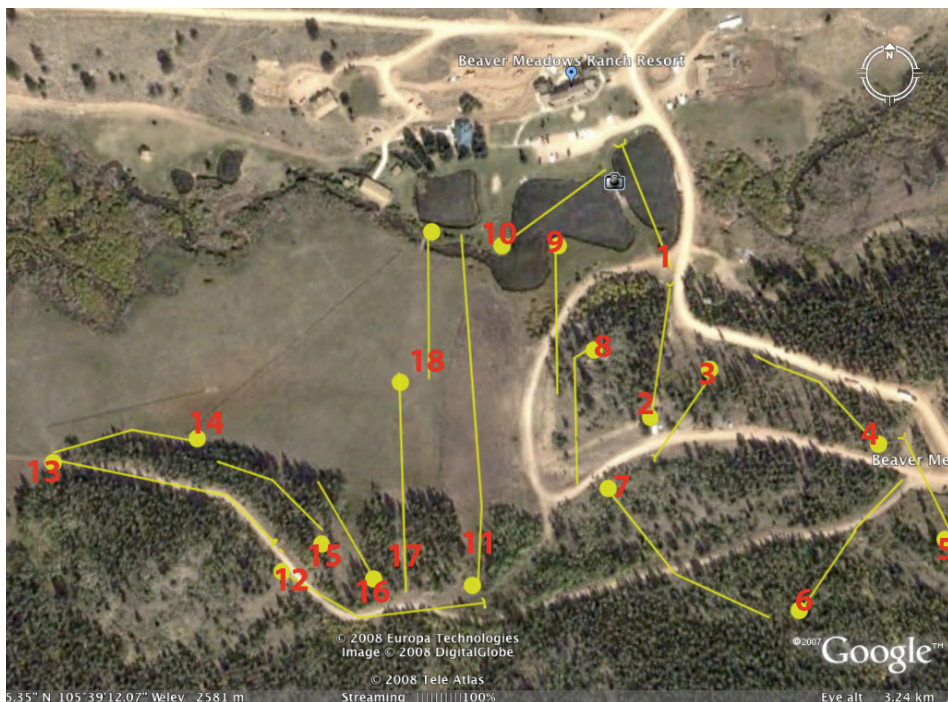

RULES OF PLAY

- 1) PLEASE RESPECT THE PEDESTRIANS, BIKERS, AND OTHER PARTICIPANTS ON at BEAVER MEADOWS RESORT. DO NOT THROW WHEN OTHERS ARE IN THE WAY OF YOUR SHOT.
- 2) TEE SHOTS - Players must throw from within the designated tee area.
- 3) OTHER SHOTS - The forward foot, at the time of release, must be place where the disc previously landed.
- 4) PUTTS - must remain within the chain area or in the basket, to be good.
- 5) ETIQUETTE - The player furthest from the hole is the one that should shoot or putt first. Do not distract others when they are taking their throws.
- 6) PROTECT YOUR ENVIRONMENT. PLEASE KEEP BEAVER MEADOWS CLEAN. ALSO, PLEASE DO NOT CLIMB TREES OR WADE IN THE PONDS.

BEAVER MEADOWS IS A PAY TO PLAY COURSE. PLEASE CALL AHEAD AT:
 (970) 881-2450 • www.beavermeadows.com

RULES OF PLAY

- 1) PLEASE RESPECT THE PEDESTRIANS, BIKERS, AND OTHER PARTICIPANTS ON at BEAVER MEADOWS RESORT. DO NOT THROW WHEN OTHERS ARE IN THE WAY OF YOUR SHOT.
- 2) TEE SHOTS - Players must throw from within the designated tee area.
- 3) OTHER SHOTS - The forward foot, at the time of release, must be place where the disc previously landed.
- 4) PUTTS - must remain within the chain area or in the basket, to be good.
- 5) ETIQUETTE - The player furthest from the hole is the one that should shoot or putt first. Do not distract others when they are taking their throws.
- 6) PROTECT YOUR ENVIRONMENT. PLEASE KEEP BEAVER MEADOWS CLEAN. ALSO, PLEASE DO NOT CLIMB TREES OR WADE IN THE PONDS.

BEAVER MEADOWS IS A PAY TO PLAY COURSE. PLEASE CALL AHEAD AT:
 (970) 881-2450 • www.beavermeadows.com

BEAVER MEADOWS DISC GOLF COURSE

\$5 PER ROUND • beavermeadows.com
 REDFEATHER LAKES, COLORADO

WRIGHT LIFE
 wrightlife.com • 800-321-8833

WRIGHT LIFE
 wrightlife.com • 800-321-8833

HOLE #1	1	2	3	4	5	6	7	8	9	F9	10	11	12	13	14	15	16	17	18	B9	F9	TOTAL
PAR	3	3	3	3	3	3	4	3	3	28	3	4	3	4	3	3	3	4	3	30	28	58
DISTANCE	372	252	258	339	258	414	474	225	420	3012	336	840	357	600	405	420	249	600	273	4080	3012	7092