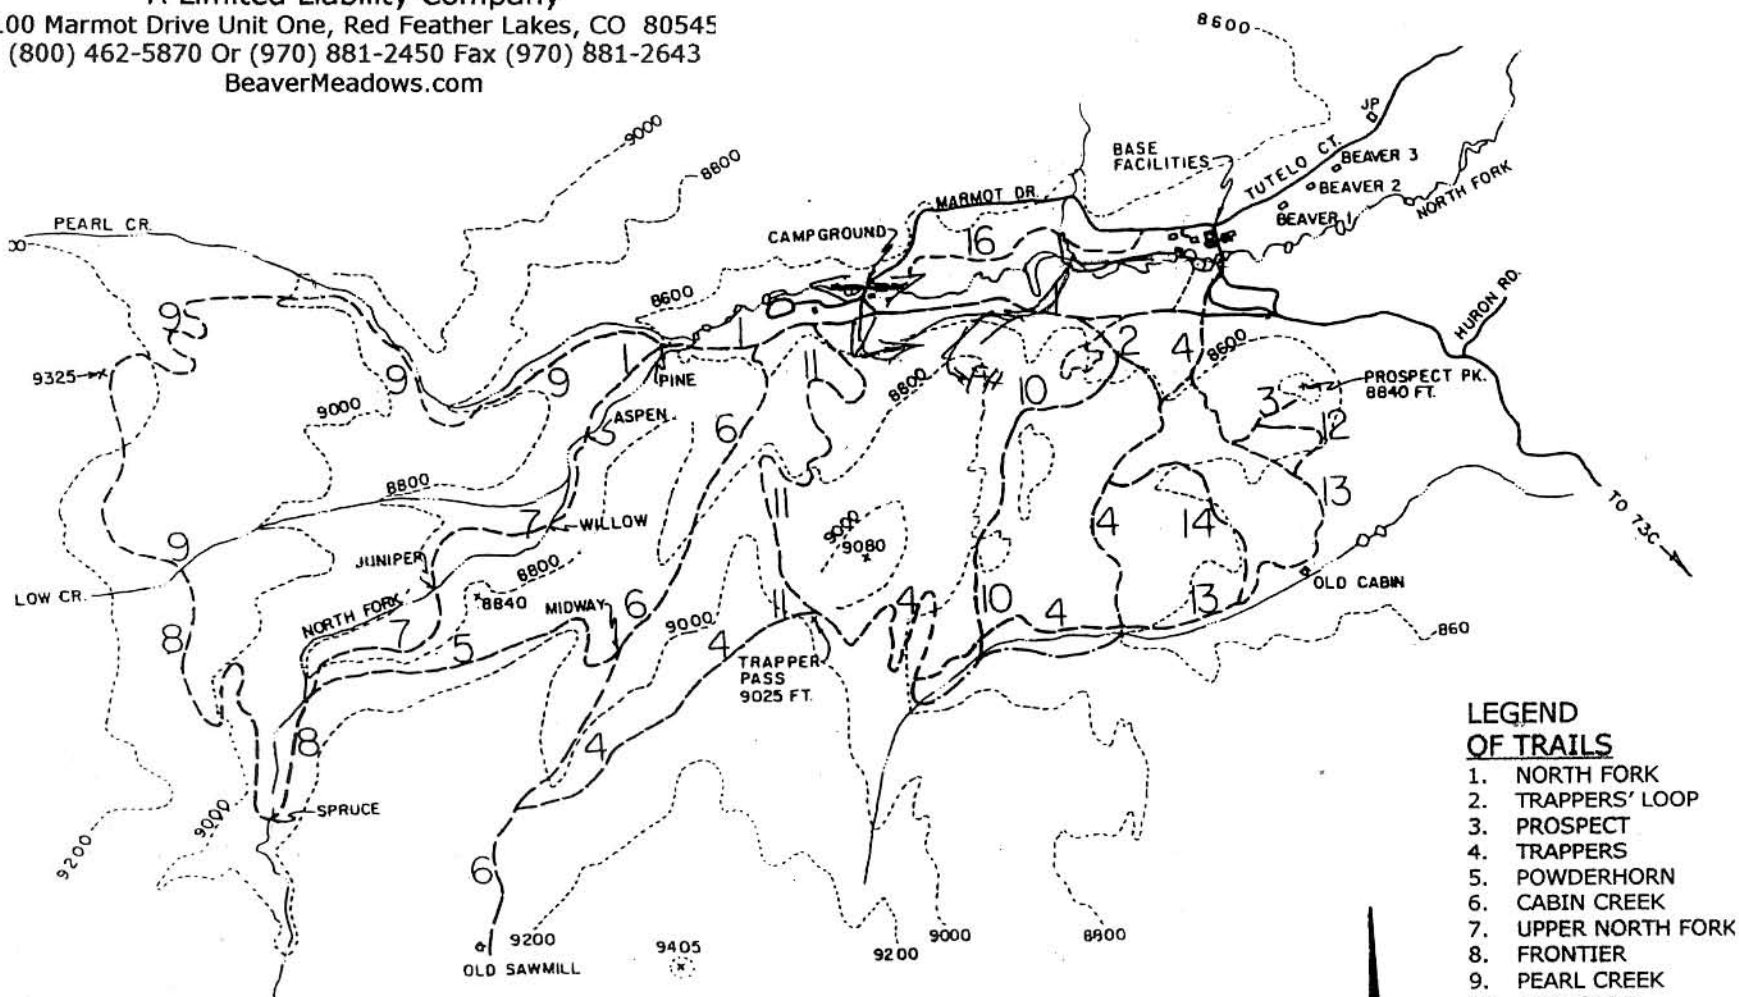

Beaver Meadows Resort Ranch

A Limited Liability Company

100 Marmot Drive Unit One, Red Feather Lakes, CO 80545
 (800) 462-5870 Or (970) 881-2450 Fax (970) 881-2643
 BeaverMeadows.com

LEGEND OF TRAILS

1. NORTH FORK
2. TRAPPERS' LOOP
3. PROSPECT
4. TRAPPERS
5. POWDERHORN
6. CABIN CREEK
7. UPPER NORTH FORK
8. FRONTIER
9. PEARL CREEK
10. RENEGADE
11. BUCKSKIN
12. APACHE
13. UTE
14. INCA
16. NAVAJO